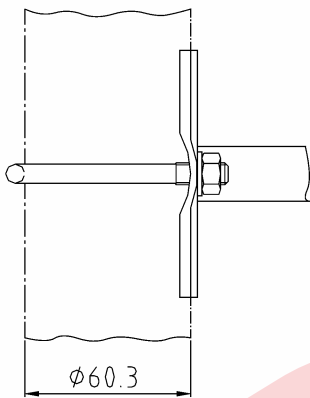

Mounting accessories mounting bracket with accessories

Type 1

Type 2

Type	Mounting method	Material	Part no.
1	wall or rack mounting	stainless steel	MONT-WM-SS-1
2			MONT-WM-SS-2
1	2" pipe mounting	stainless steel	MONT-TM-SS-1
2			MONT-TM-SS-2

Accessory kit consisting of:	
wall or rack mounting	2" pipe mounting
- mounting bracket - screws	- mounting bracket - "U" bolt (Type 2) - screws - 2" "U" bolt - washers and nuts

Type 1: Mounting kit for manifolds
catalogue page G8.4.05, G8.4.06, G8.4.10