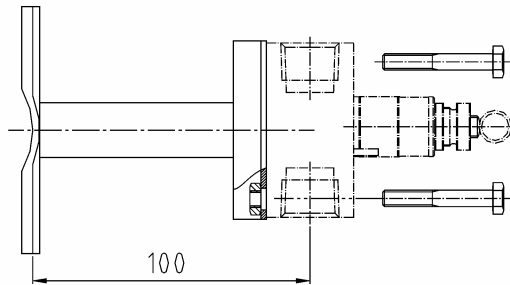

Mounting accessories mounting bracket with accessories

Type 1

Type 2

Type	Mounting method	Material	Part no.
1	wall or rack mounting	stainless steel	MONT-WM-SS-1
2			MONT-WM-SS-2
1	2" pipe mounting	stainless steel	MONT-TM-SS-1
2			MONT-TM-SS-2

Accessory kit consisting of:	
wall or rack mounting	2" pipe mounting
- mounting bracket - screws	- mounting bracket - "U" bolt (Type 2) - screws - 2" "U" bolt - washers and nuts

Type 1: Mounting kit for manifolds
catalogue page G8.4.05, G8.4.06, G8.4.10