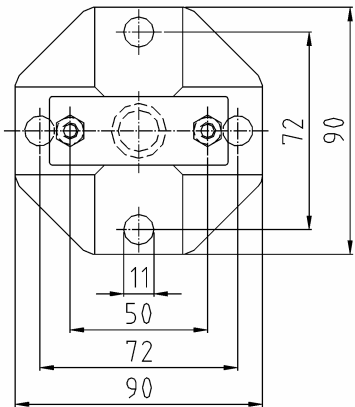

Mounting accessories mounting bracket with accessories

Type 1

Type 2

Type	Mounting method	Material	Part no.
1	wall or rack mounting	stainless steel	MONT-WM-SS-1
2			MONT-WM-SS-2
1	2" pipe mounting	stainless steel	MONT-TM-SS-1
2			MONT-TM-SS-2

Accessory kit consisting of:	
wall or rack mounting	2" pipe mounting
- mounting bracket - screws	- mounting bracket - "U" bolt (Type 2) - screws - 2" "U" bolt - washers and nuts

Type 1: Mounting kit for manifolds
catalogue page G8.4.05, G8.4.06, G8.4.10