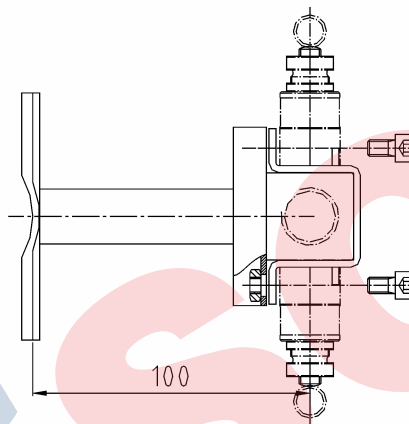

Mounting accessories mounting bracket with accessories

Type 1

Type 2

Type	Mounting method	Material	Part no.
1	wall or rack mounting	stainless steel	MONT-WM-SS-1
2			MONT-WM-SS-2
1	2" pipe mounting	stainless steel	MONT-TM-SS-1
2			MONT-TM-SS-2

Accessory kit consisting of:	
wall or rack mounting	2" pipe mounting
- mounting bracket - screws	- mounting bracket - "U" bolt (Type 2) - screws - 2" "U" bolt - washers and nuts

Type 1: Mounting kit for manifolds
catalogue page G8.4.05, G8.4.06, G8.4.10

Type 2: Mounting kit for shut-off valves
section 7